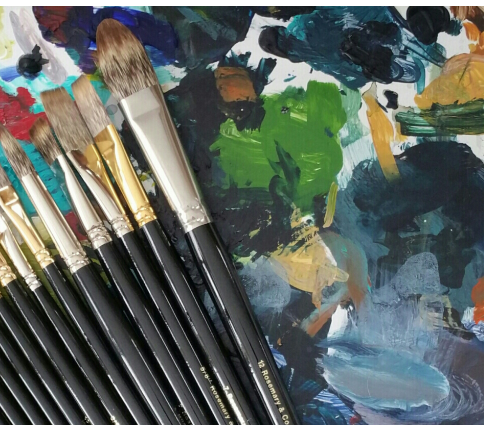

Sandbox Creative Events

Racquelkeller.com
Racquel@racquelkeller.com

RACQUEL KELLER, ARTIST

PAINTING

Choose a favorite painting or further personalize your experience by commissioning a custom painting. Follow the step by step instruction or go off road to really make it your own! Creativity encouraged! 2 hours.