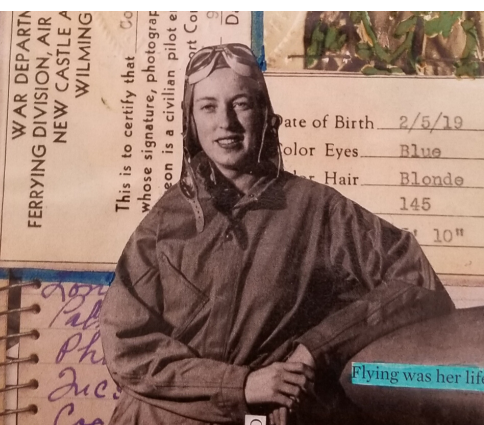

EXPLORING ABSTRACTION

Explore painting intuitively with a variety of mark-making techniques. Perfect for beginners and experienced artists who want to explore the freedom of creating non-representational art. 2 hours.